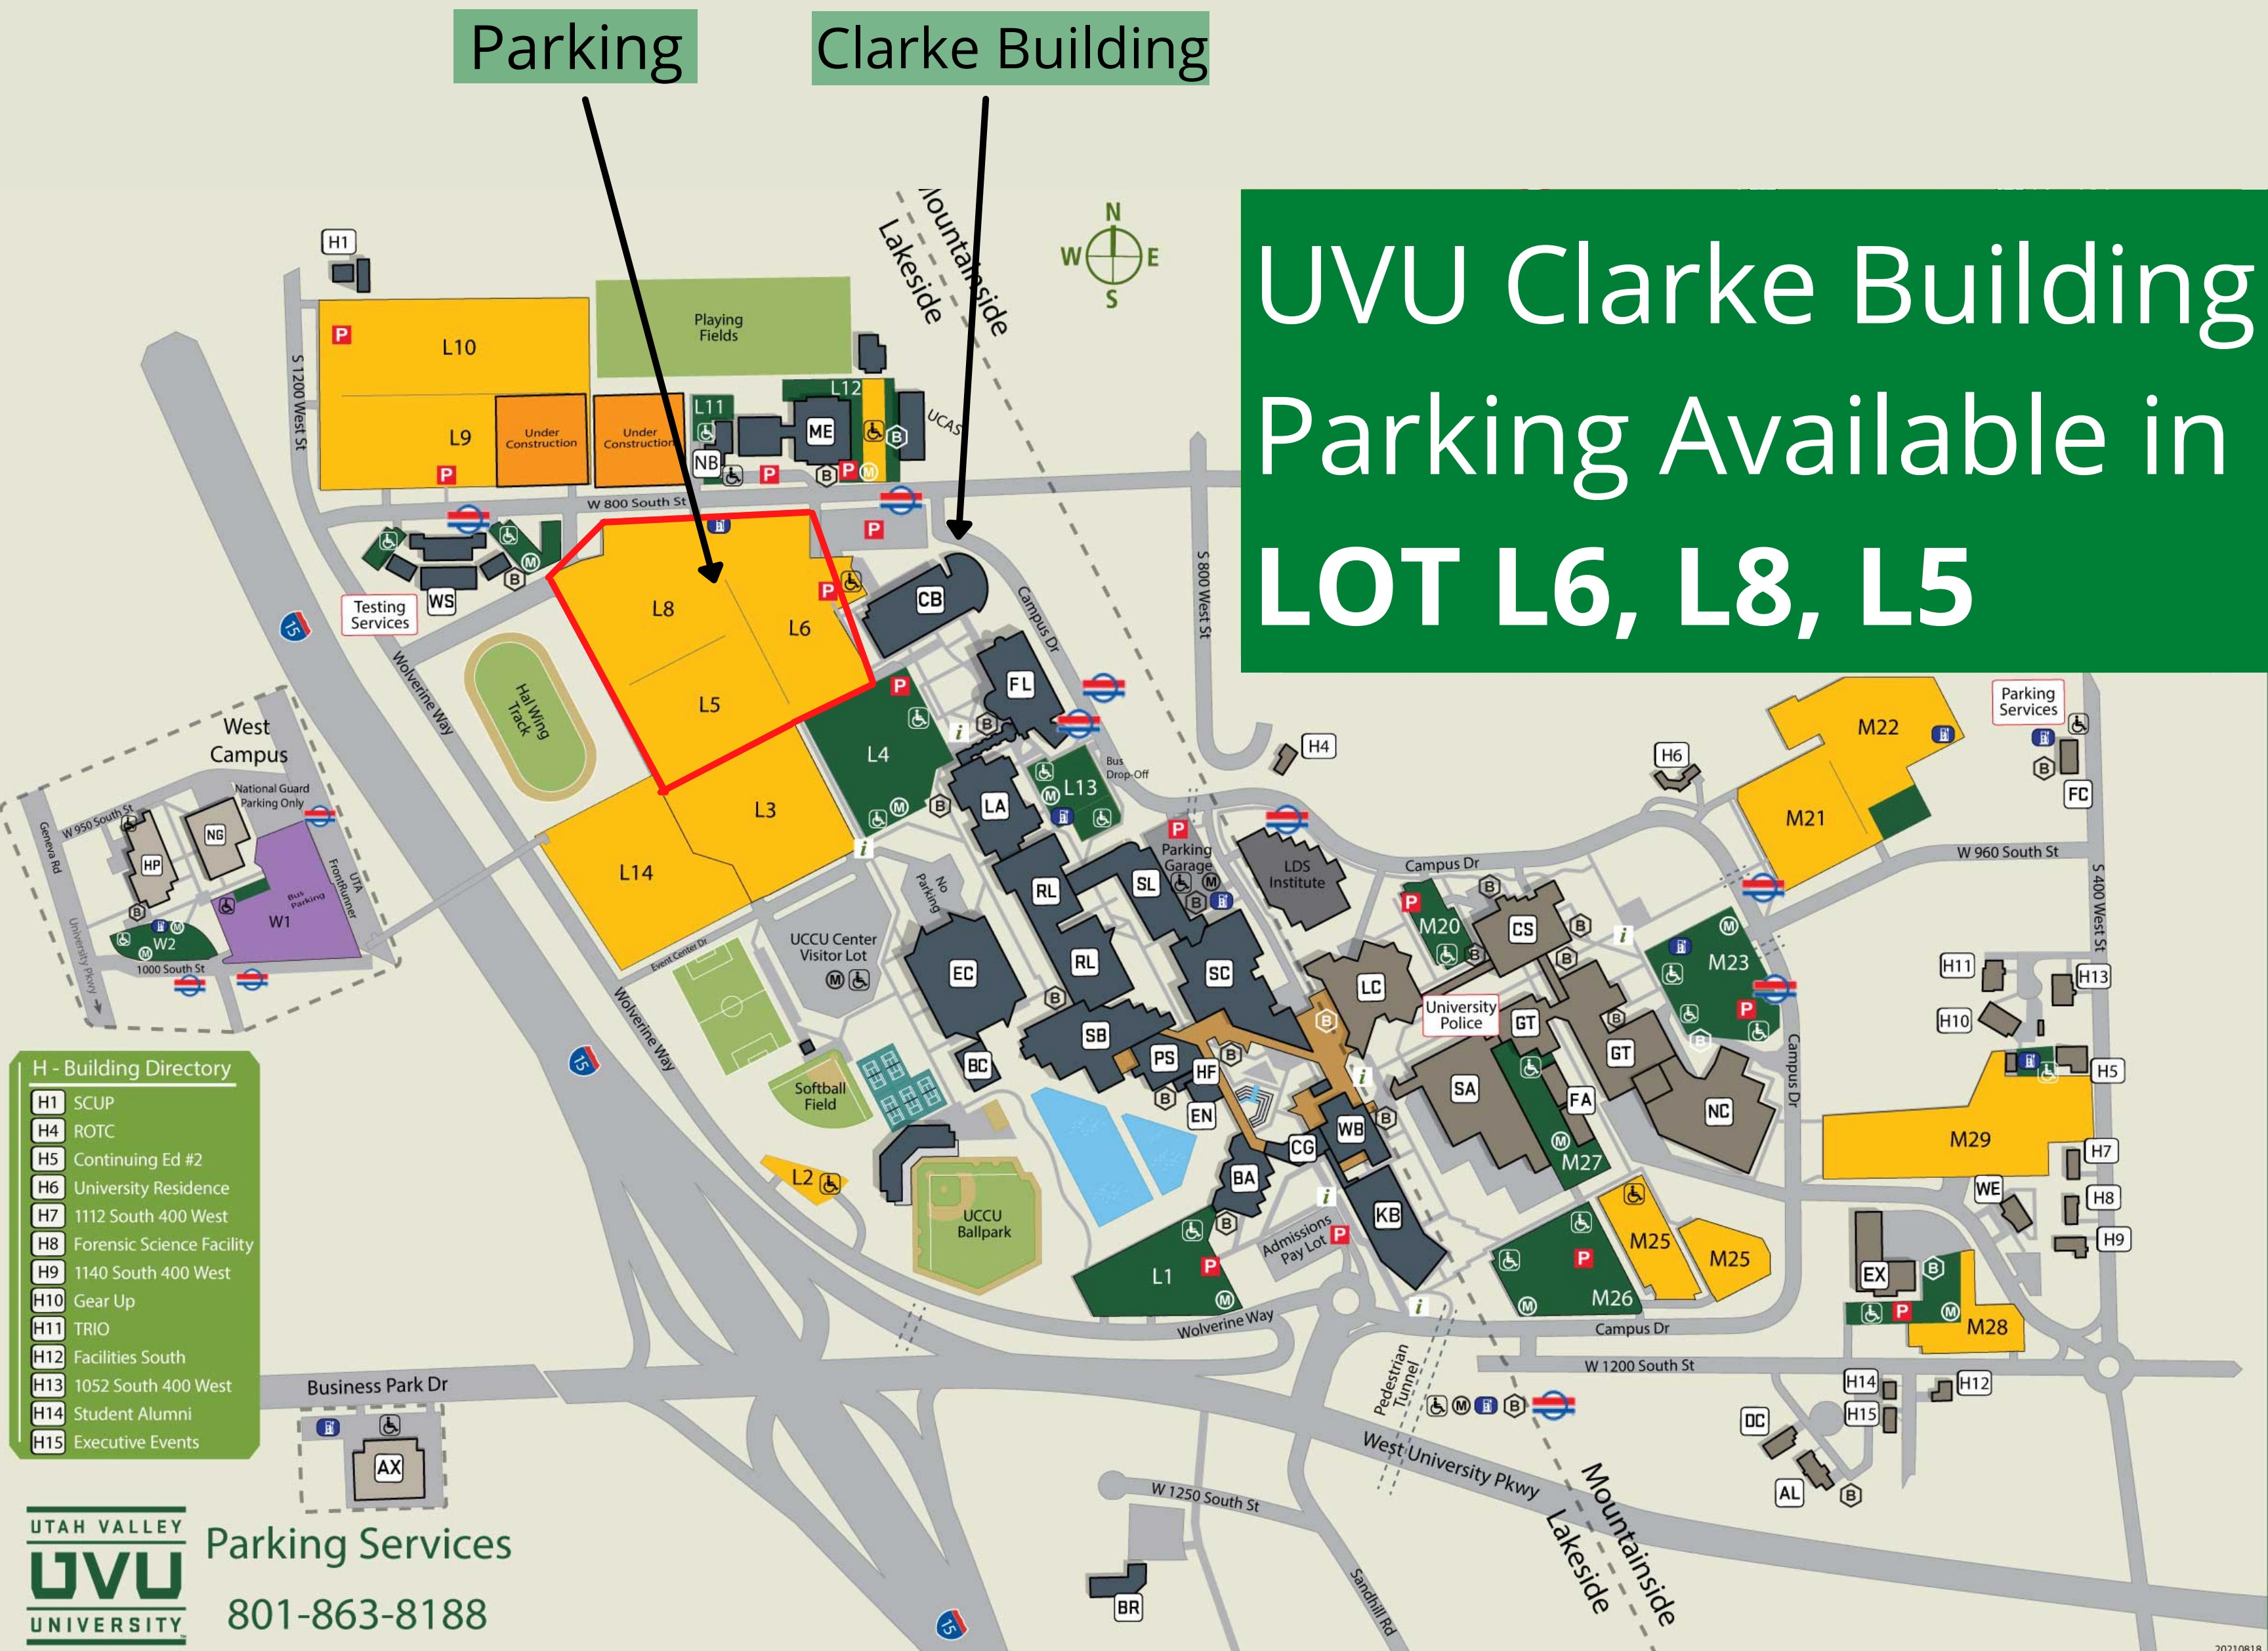

UVU Parking Map

Use Northwest Elevator/Stairs to Fifth Floor. CB 510 & 511 is located on the west side of the building.

CB 510 & 511 is located here: